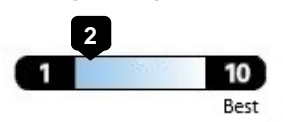

Smog Rating (tailpipe only)

This vehicle emits 412 grams CO₂ per mile. The best emits 0 grams per mile (tailpipe only). Producing and distributing fuel also creates emissions; learn more at fueleconomy.gov.

Actual results will vary for many reasons, including driving conditions and how you drive and maintain your vehicle. The average new vehicle gets 29 MPG and costs $8,500 to fuel over 5 years. Cost estimates are based on 15,000 miles per year at $4.15 per gallon. MPGe is miles per gallon equivalent. Vehicle emissions are a significant cause of climate change and smog.

fueleconomy.gov

Calculate personalized estimates and compare vehicles